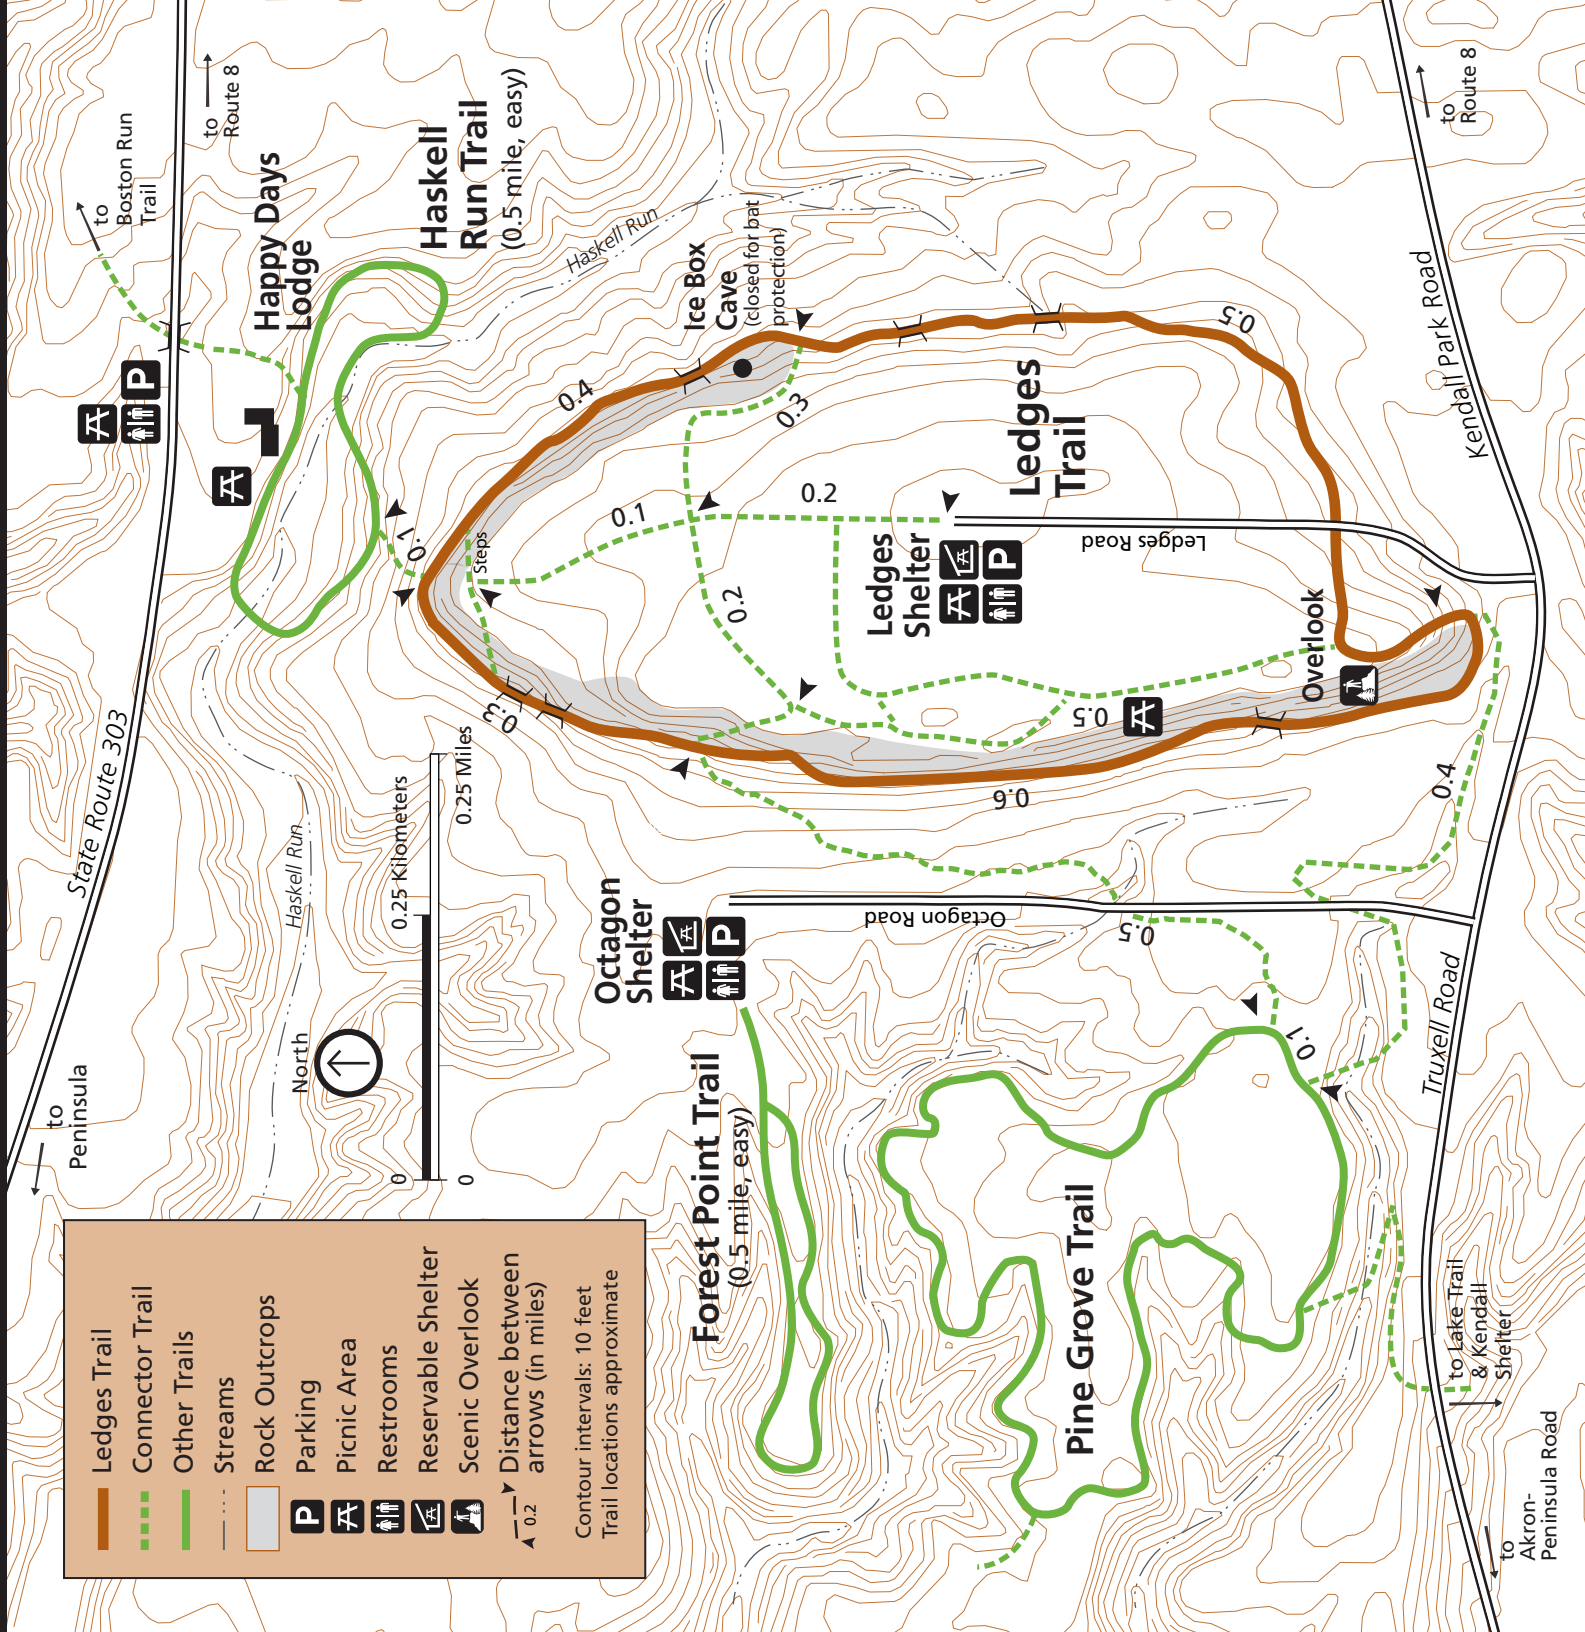

Ledges Area Trails

National Park Service
U.S. Department of the Interior
Cuyahoga Valley National Park

	Ledges Trail
	Connector Trail
	Other Trails
	Streams
	Rock Outcrops
	Parking
	Picnic Area
	Restrooms
	Reservable Shelter
	Scenic Overlook
	Distance between arrows (in miles)

Contour intervals: 10 feet
Trail locations approximate

LEDGES TRAIL	PINE GROVE TRAIL
Distance 1.8 miles	Distance 1.5 miles
Time 1.5 hours	Time 1 hour
Rating moderate	Rating moderate
Elevation Change 105 feet	Elevation Change 100 feet

USE CAUTION NEAR THE EDGE.

ROCK CLIMBING PROHIBITED.