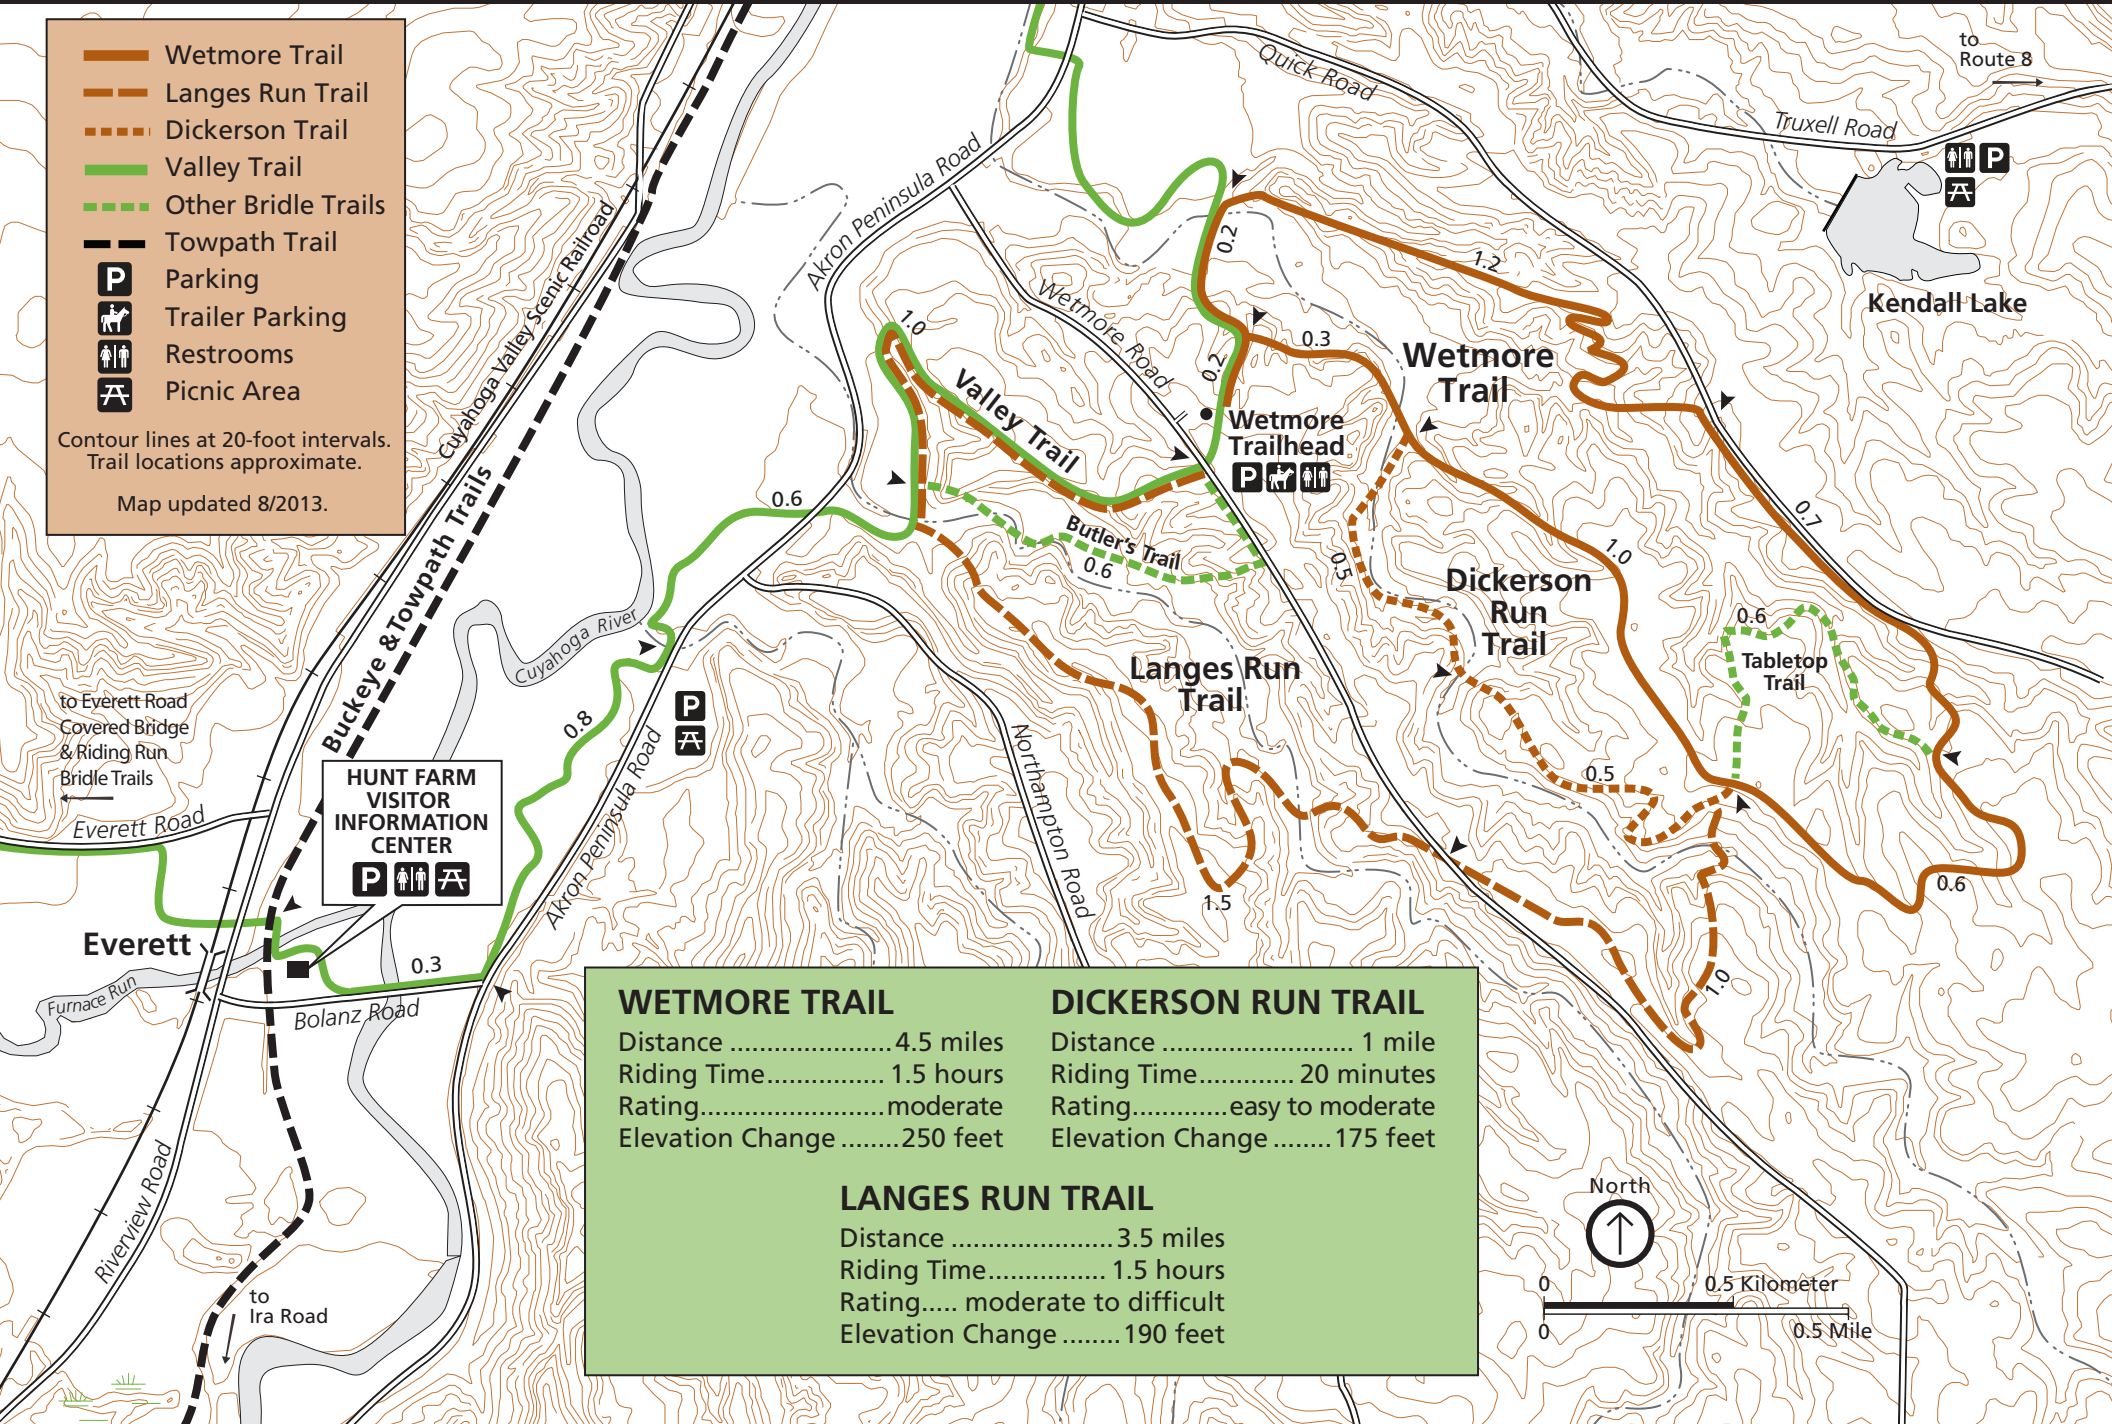

Wetmore Bridle Trails

— Wetmore Trail
- - - Langes Run Trail
· · · · · Dickerson Trail
— Valley Trail
- - - Other Bridle Trails
- - - - - Towpath Trail
 Parking
 Trailer Parking
 Restrooms
 Picnic Area

Contour lines at 20-foot intervals.
 Trail locations approximate.
 Map updated 8/2013.

<p>WETMORE TRAIL Distance 4.5 miles Riding Time 1.5 hours Rating moderate Elevation Change 250 feet</p>	<p>DICKERSON RUN TRAIL Distance 1 mile Riding Time 20 minutes Rating easy to moderate Elevation Change 175 feet</p>
<p>LANGES RUN TRAIL Distance 3.5 miles Riding Time 1.5 hours Rating moderate to difficult Elevation Change 190 feet</p>	